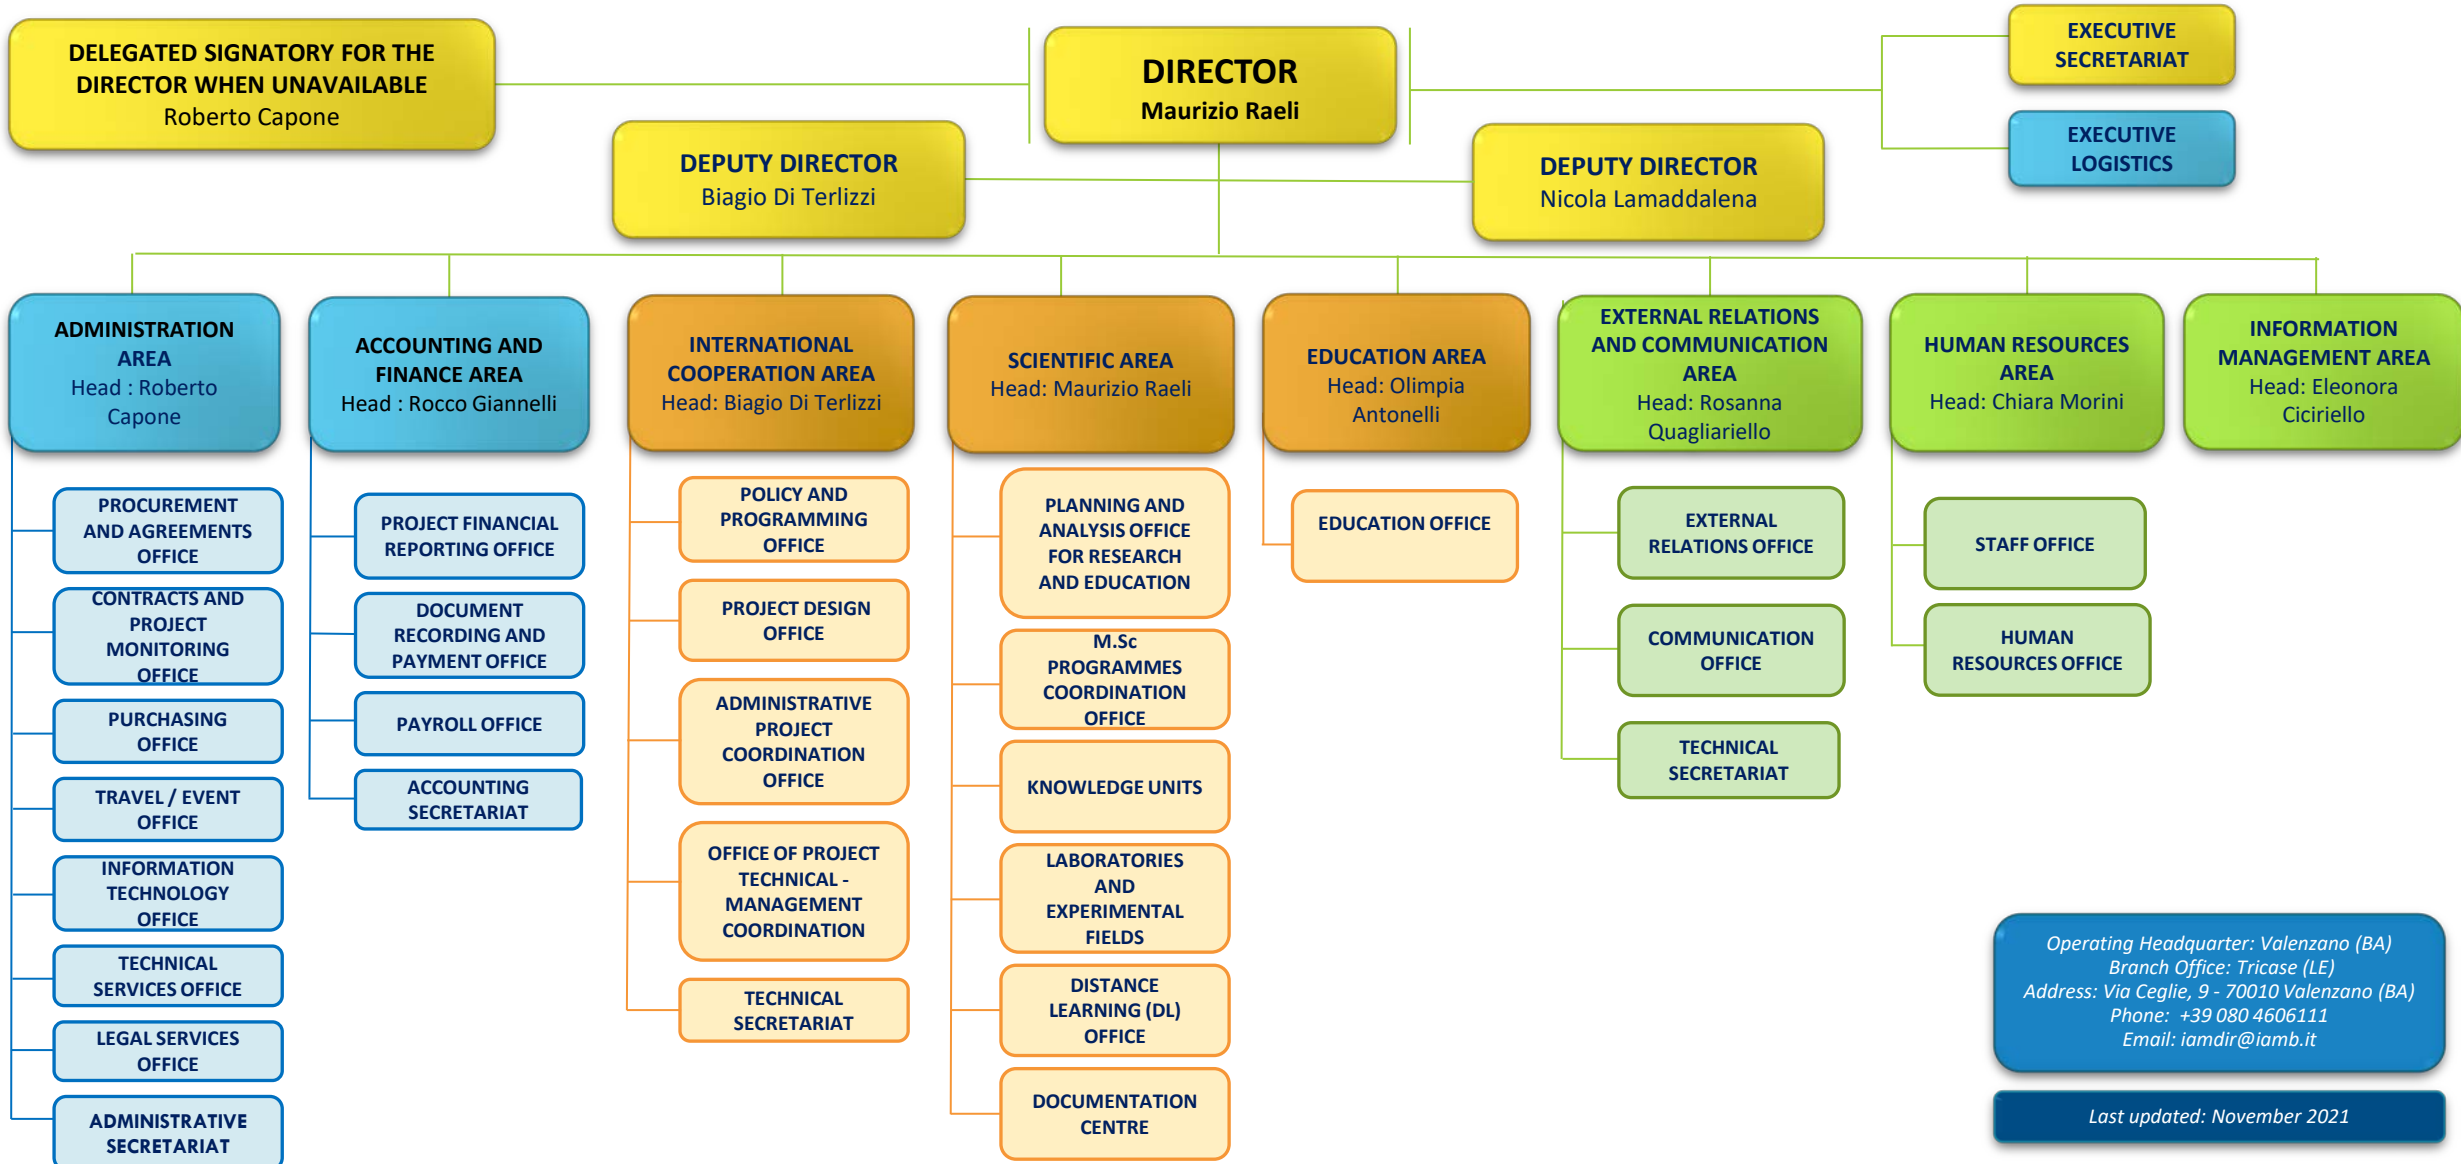

CIHEAM BARI ORGANIZATIONAL CHART

2021

Operating Headquarter: Valenzano (BA)
 Branch Office: Tricase (LE)
 Address: Via Ceglie, 9 - 70010 Valenzano (BA)
 Phone: +39 080 4606111
 Email: iamdir@iamb.it

Last updated: November 2021